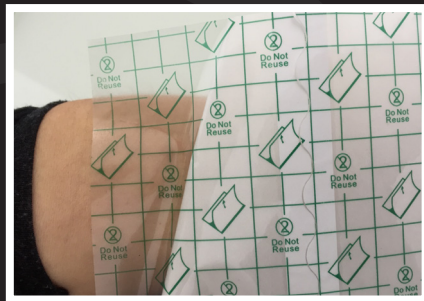

HOW TO APPLY THE CLING FILM BAZOOKA

1 REMOVE THE WHITE BACK
SIDE OF THE CLING FILM

2 APPLY THE CLING FILM
SLOWLY ON THE SKIN

3 STICK THE CLING FILM ON
THE ENTIRE SURFACE

4 REMOVE THE UPPER
TRANSPARENT SIDE